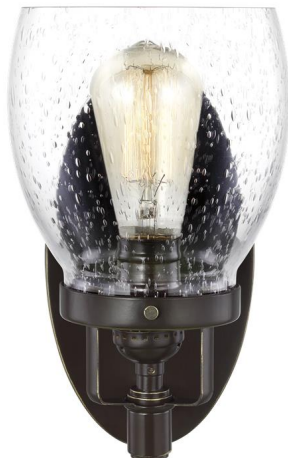

## 4114501-782: One Light Wall / Bath Sconce

**Collection:** Belton

Supplied with 6.5-inches of wire

Fixture can be mounted in the up or down position for a customized look

Install a dimmer switch for a warm glow effect and easily change the look and feel of the room

To achieve the most flattering mirror light, choose LED bulbs with a Color Rendering Index of 90, and a warm color maximum temperature of 3500K

Designed for damp and dry environments allowing for occasional water moisture, such as bathrooms, covered patios or porches

### Dimensions:

**Width:** 5 3/8"      **Extends:** 6 5/8"  
**Height:** 9 3/4"      **Wire:** 6 1/2" (color/Black/White)  
**Weight:** 1.7 lbs.      **Mounting Proc.:** Cap Nuts  
**Connection:** Mounted To Box

### Features:

- Fixture may be mounted in the up or down position
- Meets Title 24 energy efficiency standards
- Title 24 compliant if used with Joint Appendix (JA8) approved light bulbs listed in the California Energy Commission Appliance database.
- Vintage lamp(s) recommended for aesthetics