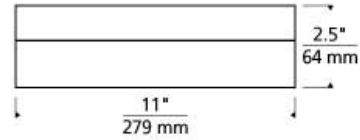

FLUSH & SEMI-FLUSH MOUNT

360 Large Flush Mount ADA T20

DESCRIPTION

Modern meets practical in the 360 flush mount ceiling fixture by Tech Lighting. What makes the 360 unique is its plated base and the perfectly circular crisp White glass diffuser. Light is pleasantly dispersed in a 360-degree direction making this flush mount ideal for general illumination in places such as family rooms, basements and hallways. The 360 ceiling fixture is available in Antique Bronze and Satin Nickel and comes in two distinct sizes, small and large. Available lamping options include incandescent and compact fluorescent, both lamping options are fully dimmable to create the desired ambiance. For a list of compatible dimmers please refer to dimming chart for more information. Ceiling mount only. Incandescent includes two 120 volt, 40 watt, 358.4 delivered lumens, G9 base halogen lamps. Dimmable with most LED compatible ELV or triac dimmers. Suitable for wet locations. ADA compliant.

frost

INSTALLATION

Mounts to a standard 4" square junction box with round plaster ring (provided by electrician).

WEIGHT

9.1lb / 4.13kg ±

antique bronze
large

satin nickel
large

ORDERING INFORMATION