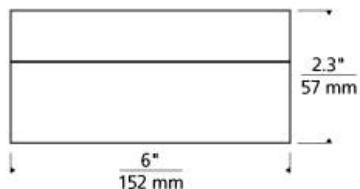

360 Small Flush Mount ADA T20

DESCRIPTION

Modern meets practical in the 360 flush mount ceiling fixture by Tech Lighting. What makes the 360 unique is its plated base and the perfectly circular crisp White glass diffuser. Light is pleasantly dispersed in a 360-degree direction making this flush mount ideal for general illumination in places such as family rooms, basements and hallways. The 360 ceiling fixture is available in Antique Bronze and Satin Nickel and comes in two distinct sizes, small and large. Available lamping options include incandescent and compact fluorescent, both lamping options are fully dimmable to create the desired ambiance. For a list of compatible dimmers please refer to dimming chart for more information. Ceiling mount only. Incandescent includes one 120 volt, 40 watt, 167.6 delivered lumens, G9 base halogen lamp. Dimmable with most LED compatible ELV or triac dimmers. Suitable for wet locations. ADA compliant.

INSTALLATION

Mounts to a standard 4" square junction box with round plaster ring (provided by electrician).

WEIGHT

9.1lb / 4.13kg ±

satin nickel
small

ORDERING INFORMATION

700FM360	SHAPE OR SIZE	COLOR	FINISH	LAMP
S	SMALL	FROST	Z ANTIQUE BRONZE S SATIN NICKEL	INCANDESCENT (T20)

TECH LIGHTING®

7400 Linder Avenue   T 847.410.4400
Skokie, Illinois 60077   F 847.410.4500

Tech Lighting, L.L.C.

700FM360 _____

FIXTURE TYPE: _____

JOB NAME: _____

NOTES: _____

_____

_____

©2019 Tech Lighting, L.L.C. All Rights Reserved. The "Tech Lighting" graphic is a registered trademark of Tech Lighting, L.L.C. Tech Lighting reserves the right to change specifications for product improvements without notification.