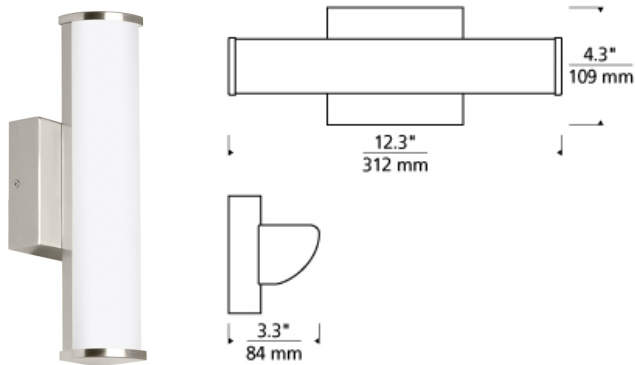

Adera 13 Wall/Bath  

DESCRIPTION

The Adera LED bath light from Tech Lighting features a quarter rounded, wedge-shaped linear molded glass diffuser which directionally distributes the vanity light fixture's abundant warm LED light. In addition to each Adera bath light fixture being able to be mounted horizontally above a mirror, its angled light distribution makes it exceptionally function when mounted vertically flanking a mirror as a wall sconce light. Three length options allow this bath light to be adapted to powder room lighting as well as master bathroom lighting and each are fully dimmable for creating the desired ambiance. Includes 10 watt, 400 delivered lumen, 2700K LED module. Mounts horizontally or vertically. ADA compliant. Dimmable with low-voltage electronic dimmer.

INSTALLATION

This product can mount to either a 4" square electrical box with round plaster ring or an octagonal

WEIGHT

2-2.5lb / 0.91-1.13kg ±

chrome satin nickel

ORDERING INFORMATION

700BCADR	LENGTH (A)	FINISH	LAMP
13	13"	C CHROME S SATIN NICKEL	-LED927 LED 90 CRI 2700K 120V -LED927-277 LED 90 CRI 2700K 277V