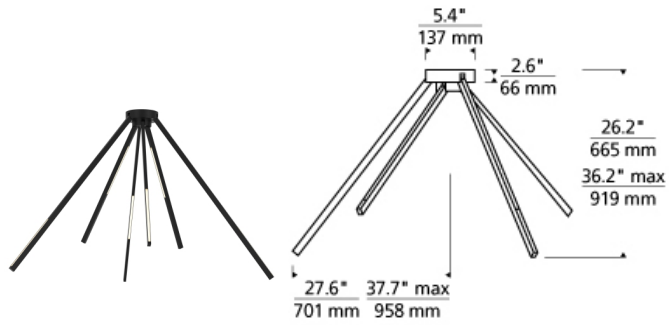

Aeon Large Flush Mount

LED T20

DESCRIPTION

The Aeon Flush mount by Tech Lighting is a dynamic modern interpretation of tree branches that creates a playful motif in any space. Elongated arms feature direct and indirect light for a dramatic sculptural look in residential or commercial lighting applications. This elongated flush mount is available in two distinct sizes, either size is ideal for conference room lighting, home office lighting and family room lighting. Match the Aeon Flush to your precise taste by choosing from one of two on-trend finishes. The Aeon can carry into other areas of your space as this collection is available as a pendant, wall sconce and linear suspension. The integrated LED lamp is fully dimmable to create the desired ambiance using a low-voltage ELV or Triac dimmer. Includes 120-277v universal 60 watt, 3360 delivered lumens, 3000K LED linear modules. Dimmable with low-voltage electronic, triac, or 0-10v dimmer.

INSTALLATION

This product can mount to either a 4" square electrical box with round plaster ring or an octagonal electrical box (not included).

WEIGHT

5.5-6lb / 2.49-2.72kg ±

matte white

matte black

ORDERING INFORMATION

700FMAEON	LENGTH (A)	FINISH	LAMP
	75 75"	B MATTE BLACK W MATTE WHITE	-LED930 LED 90 CRI 3000K 120V-277 UNV

Flushmounts have arms that can pivot 90° (parallel to the ceiling, pivoting downwards).

TECH LIGHTING®