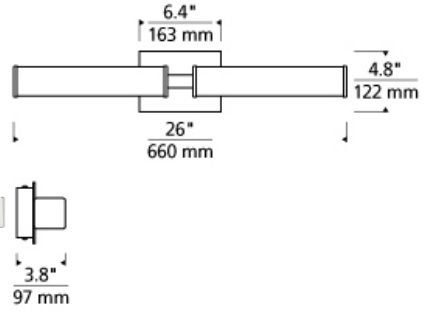

BATH COLLECTION

Alden Bath

DESCRIPTION

Dual linear acrylic shades providing both task and ambient light are accented by a minimal metal body and sleek metal endcaps in the Alden bath light fixture from Tech Lighting. Includes two GX24Q-2 base 18 watt triple tube compact fluorescent lamps (electronic ballast included) or 20 watt, 1200 net lumen, 3000K LED modules. LED version dimmable with low-voltage electronic dimmer. May be mounted horizontally or vertically. ADA compliant.

INSTALLATION

This product can mount to either a 4" square electrical box with round plaster ring or an octagonal electrical box. May be mounted horizontally or vertically. For wall mount use only.

WEIGHT