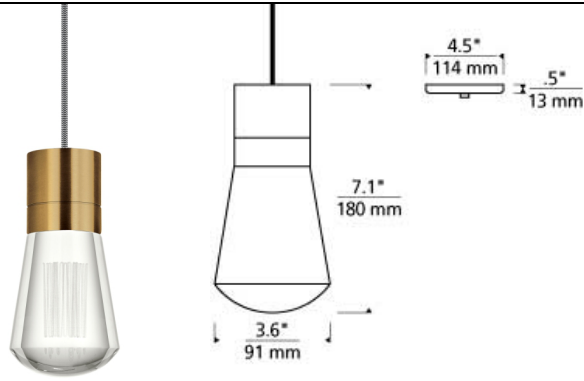

LINE - VOLTAGE PENDANTS / SUSPENSION

Alva Pendant LED

DESCRIPTION

The classic Edison-style squirrel cage lamp is reincarnated here as a modern socket and cord-style LED pendant light. The Alva pendant light from Tech Lighting features a powerful downward-firing LED that is smartly hidden within the "socket" then combined with a solid "bulb" of pure optic crystal. Intricately detailed "filaments" are laser-etched into the crystal for a visually intriguing light fixture. Includes 9 watt, 135 delivered lumen, 3000K, 2200K or Warm Color Dimming 3000K-2200K LED module. Dimmable with low-voltage electronic dimmer. Fixture provided with 12 feet of field-cuttable cloth cord.

INSTALLATION

This product can mount to either a 4" square electrical box with round plaster ring or an octagon electrical box.

WEIGHT

3.66lb / 1.66kg ±

clear crystal

ORDERING INFORMATION

700	SYSTEM	ALVPMC	SHAPE OR SIZE	COLOR	FINISH	LAMP
TD	LINE-VOLTAGE		11	B BLACK	R AGED	- LED 90 CRI 2200K 120V (T24)
	PENDANTS/SUSPENSION		1-LITE	I BLACK/WHITE	BRASS	LED922
			3	U BLUE	S SATIN	- LED 90 CRI 3000K 120V (T24)
			7	P COPPER	NICKEL	LED930
				Y GRAY		- LED 90 CRI WARM COLOR DIMMING 3000-2200K 120V
				O ORANGE		LEDWD (T24)
				R RED		
				W WHITE		