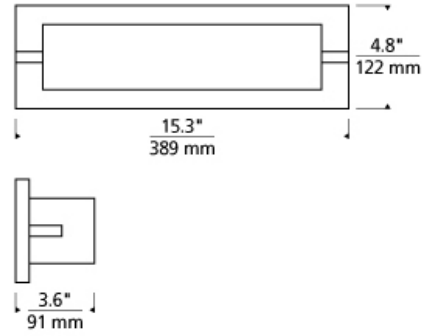

BATH COLLECTION

Arris 1-Light Wall/Bath

DESCRIPTION

The Arris LED bath light from Tech Lighting is a modern take on the classic three-, four-, and five-light vanity light fixtures. Featuring a handsome full-length backplate in your choice of high quality metallic finishes, its crisp metal details complement its frosted rectangular molded glass shades for a tailored, sophisticated look which fits design aesthetics ranging from clean contemporary to warm contemporary. In addition to each Arris bath light fixture being able to be mounted horizontally above a mirror, they also can be mounted vertically flanking a mirror or as a wall sconce light and are fully dimmable for creating the desired ambiance. Includes 25 watt, 860 delivered lumen, 2700K LED module. Mounts horizontally or vertically. ADA compliant. Dimmable with low-voltage electronic dimmer.

INSTALLATION

This product can mount to either a 4" square electrical box with round plaster ring or an octagonal electrical box (not included).

WEIGHT

2-2.5lb / 0.91-1.13kg ±

chrome

satin nickel

ORDERING INFORMATION

700BCARS	LENGTH (A)	FINISH	LAMP
1	15"	C CHROME S SATIN NICKEL	-LED927 LED 90 CRI 2700K 120V

TECH LIGHTING®

7400 Linder Avenue
Skokie, Illinois 60077

T 847.410.4400
F 847.410.4500

Tech Lighting, L.L.C.

700BC ARS _____