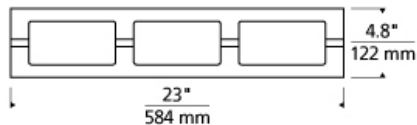

BATH COLLECTION

Arris 3-Light Bath LED ADA T20

DESCRIPTION

The Arris LED bath light from Tech Lighting is a modern take on the classic three-, four-, and five-light vanity light fixtures. Featuring a handsome full-length backplate in your choice of high quality metallic finishes, its crisp metal details complement its frosted rectangular molded glass shades for a tailored, sophisticated look which fits design aesthetics ranging from clean contemporary to warm contemporary. In addition to each Arris bath light fixture being able to be mounted horizontally above a mirror, they also can be mounted vertically flanking a mirror or as a wall sconce light and are fully dimmable for creating the desired ambiance. Includes 30 watt, 1290 delivered lumen, 2700K LED module. Mounts horizontally or vertically. ADA compliant. Dimmable with low-voltage electronic dimmer.

INSTALLATION

This product can mount to either a 4" square electrical box with round plaster ring or an octagonal electrical box (not included).

WEIGHT

2-2.5lb / 0.91-1.13kg ±

chrome

satin nickel

ORDERING INFORMATION