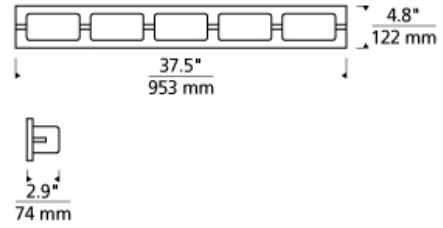

BATH COLLECTION

Arris 5-Light Bath LED ADA T20

DESCRIPTION

The Arris LED bath light from Tech Lighting is a modern take on the classic three-, four-, and five-light vanity light fixtures. Featuring a handsome full-length backplate in your choice of high quality metallic finishes, its crisp metal details complement its frosted rectangular molded glass shades for a tailored, sophisticated look which fits design aesthetics ranging from clean contemporary to warm contemporary. In addition to each Arris bath light fixture being able to be mounted horizontally above a mirror, they also can be mounted vertically flanking a mirror or as a wall sconce light and are fully dimmable for creating the desired ambiance. Includes 50 watt, 2150 delivered lumen, 2700K LED module. Mounts horizontally or vertically. ADA compliant. Dimmable with low-voltage electronic dimmer.

INSTALLATION

This product can mount to either a 4" square electrical box with round plaster ring or an octagonal electrical box (not included).

WEIGHT

3.5-3.5lb / 1.59-1.59kg ±

chrome

satin nickel

ORDERING INFORMATION