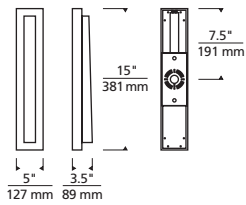

ASPEN WEDGE 15 WALL SCONCE

Aspen Wedge 15

PHOTOMETRICS*

*For latest photometrics, please visit www.techlighting.com/OUTDOOR

ASPEN WEDGE 15

Total Lumen Output:	648
Total Power:	22
Luminaire Efficacy:	29
Color Temp:	3000K
CRI:	90
BUG Rating:	B0-U3-G1