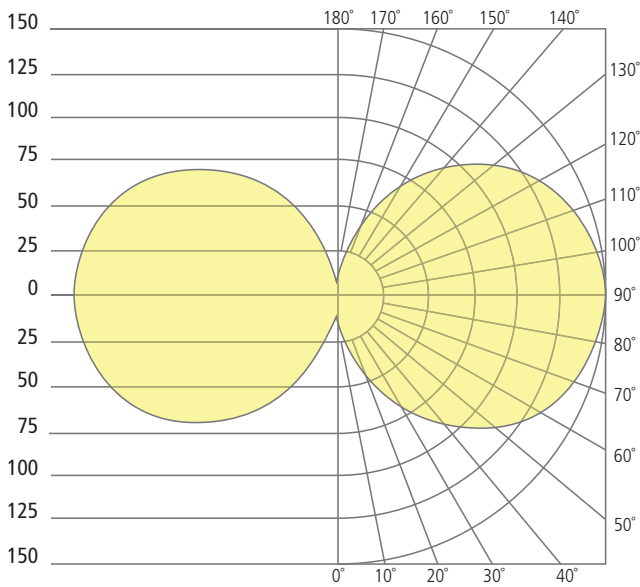

ASPEN WEDGE 15 WALL SCONCE

PHOTOMETRICS*

*For latest photometrics, please visit www.techlighting.com/OUTDOOR

ASPEN WEDGE 15

Total Lumen Output:	648
Total Power:	22
Luminaire Efficacy:	29
Color Temp:	3000K
CRI:	90
BUG Rating:	B0-U3-G1

PROJECT INFO

FIXTURE TYPE & QUANTITY

JOB NAME & INFO

NOTES

GENERATION BRANDS
7400 Linder Avenue, Skokie, Illinois 60077

T 847.410.4400 F 847.410.4500

© 2017 Tech Lighting, L.L.C. All rights reserved. The "Tech Lighting" graphic is a registered trademark of Tech Lighting, L.L.C. Tech Lighting reserves the right to change specifications for product improvements without notification.