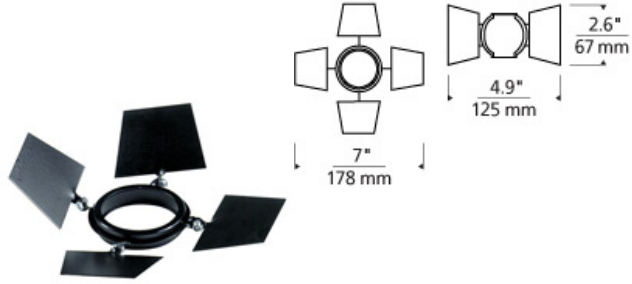

ACCESSORIES & OPTICAL CONTROLS

Barndoors

DESCRIPTION

Secures to front of MR16 lamp to control light. Includes Louver Lens Holder. Can hold up to two lenses or louvers.

OTHER

Low-voltage MR16 lamp up to 75 watts (not included).

ACCESSORIES & OPTICAL CONTROLS

Colored Lens, Dichroic Lens, Diffuser Lens, Eggcrate Louver, Linear Spread Lens, Soft Focus Lens, UV Filter

WEIGHT

0.3lb / 0.14kg ±

ORDERING INFORMATION

700A08-BK

TECH LIGHTING®