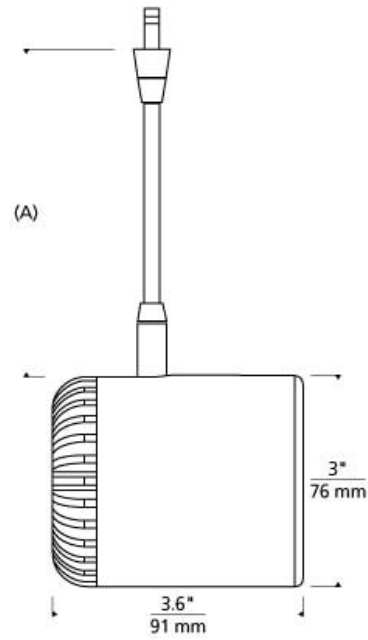

LOW - VOLTAGE HEADS

Burk Head LED T20

DESCRIPTION

The Burk display head by Tech Lighting combines design simplicity with practical technology. Inspired by telephoto camera lens this simple display head houses a powerful LED source harnessed by field changeable optics for the most precise beam control. The Burk head is highly customizable featuring a plethora of finishes, beam spreads, lamping and stem lengths. Further customize the Burk head by combining it with any complementary Tech Lighting free-jack or rail system. This low-voltage display head is ideal for commercial lighting applications such as retail stores, libraries and galleries. The Burk ships with your choice of 20° or 35° field changeable optics or integrated lens holders (both sold separately). Includes field replaceable 12 watt, 737.1 delivered lumen, 2700K, 3000K or 3500K field replaceable LED module. Dimmable with most LED compatible ELV or Triac dimmers. Choice of 20° or 35° field changeable optics. Integrated lens holder accommodates up to two MR16 sized lenses or louvers (sold separately). As a general rule when using the Burk head, we do not recommend using greater than 33% of the maximum wattage specified for the low voltage transformer due to inrush current requirements. For assistance in calculations, please contact Technical Support.

INSTALLATION

Socket terminates with FreeJack male connector, which may be installed into a system connector. Elements ordered with a system prefix include a connector for that system. For use on T-TRAK, order FreeJack version and T-TRAK FreeJack Connector (sold separately).