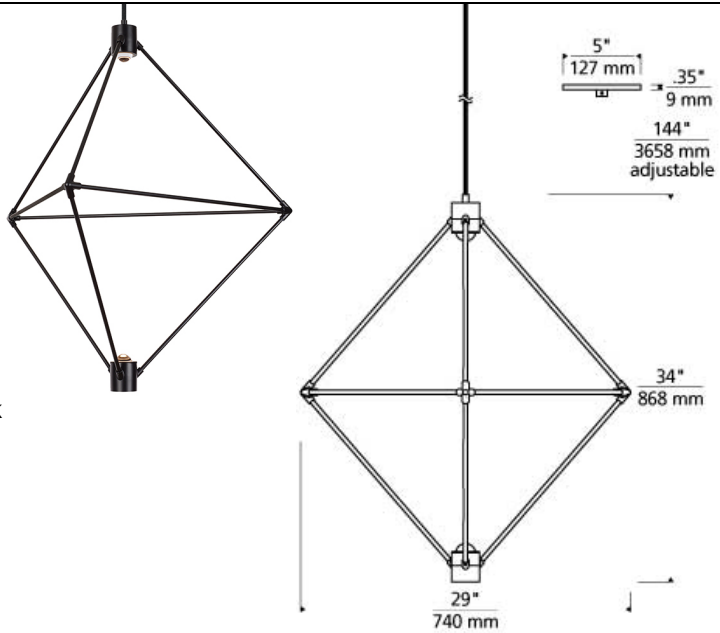

Candora 29 Chandelier

LED T20

DESCRIPTION

The Candora 29 chandelier by Tech Lighting features geometric lines that are nicely balanced by the open, airy silhouette of the integrated LED light source. Light shines from the top of the chandelier downward through the sculptural structure for a dramatic, contemporary lighting effect. Scaling at 144" high and 29" wide the Candora Chandelier is ideal over a dining room table, in a foyer, making a statement, or in vast multiples for an impressive lighting installation in a commercial space. Also available in the Candora family is the 19" chandelier and 34" chandelier, simply search for the Candora 29 to find its closest relatives. Available lamping options include energy efficient LED, all lamping options are fully-dimmable to create the desired ambiance in your special space. The Candora is damp-rated for an even wider range of installation possibilities. LED includes (2) 8.8 watt, 334 total delivered lumens, Warm Color Dimming, 90 CRI, 3000K-2200K LED module. Dimmable with most LED compatible ELV and TRIAC dimmers. 120v. Includes 12' of field-cuttable cable.

WEIGHT

4-4.5lb / 1.81-2.04kg ±

black

aged brass

ORDERING INFORMATION

700CNDR	LENGTH (A)	FINISH	LAMP
29	29"	R AGED BRASS B MATTE BLACK	-LEDWD INTEGRATED LED 90 CRI 3000-2200K 120V (T24)

TECH LIGHTING®

7400 Linder Avenue T 847.410.4400
Skokie, Illinois 60077 F 847.410.4500