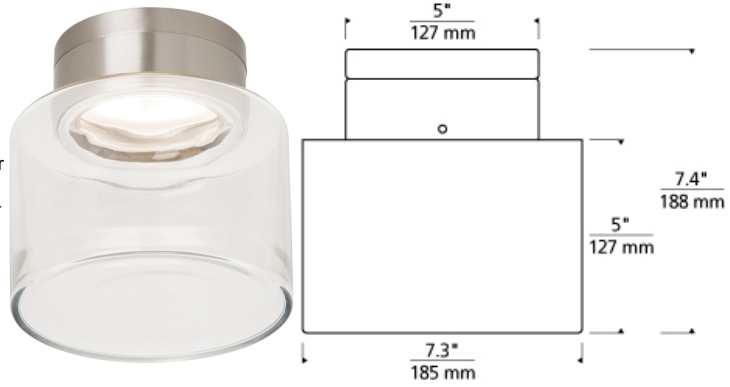

FLUSH & SEMI-FLUSH MOUNT

Casen Drum Flush Mount LED T20

DESCRIPTION

The Casen Drum flush mount features a sleek closed bottom glass shade that's suspended from a handsome die-cast metal band, cleverly hiding the LED light source, just below the ceiling. This light is beautifully illuminated by the cylinder shaped shade providing an even glow, free of hot spots. The Casen Drum flush mount is available in two contemporary color options, Clear and Transparent Smoke, and comes finished in sleek Satin Nickel. Scaling at 7.4" in height and 7.3" in diameter the Casen Drum is ideal for hallway lighting, bathroom lighting and closet lighting. Your choice of efficient integrated LED lamping ships with the Casen ceiling fixture saving you time and money, both lamping options are fully dimmable to create the desired ambiance in your special space. Includes 15 watt, 1256 delivered lumen, 3000K LED module. Dimmable with most LED compatible ELV or Triac dimmers. 277V compatible with 0-10V dimmers.

clear

INSTALLATION

This product can mount to either a 4" square electrical box with round plaster ring or an octagonal electrical box (not included).

WEIGHT

4.5-5lb / 2.04-2.27kg ±

clear

ORDERING INFORMATION