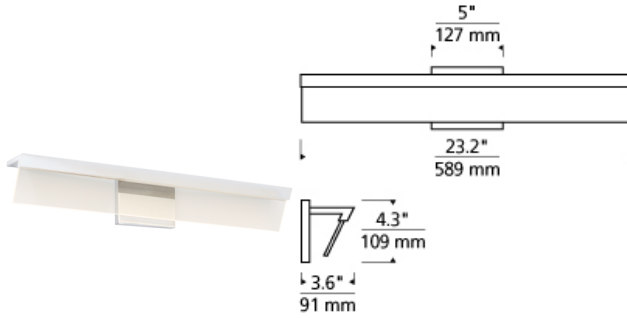

Cast 24 Bath

DESCRIPTION

The Cast bath light by Tech Lighting is an ultra-thin, modern bath bar that utilizes edge-lit LED light guide technology. A simple frosted acrylic plate when off illuminates across its entire surface as if light is coming out of thin air. The intriguing wedged profile provides an outward and downward wash of light. The Cast bath light is available in two on-trend finishes, Satin Nickel and Chrome, each finish further enhances its sleek and contemporary style. The Cast ships with energy efficient integrated LED lamping, all lamping options are fully dimmable to create the desired ambiance in your special space. Includes 16 watt, 651 delivered lumen, 3000K LED module. Dimmable with low-voltage electronic dimmer. ADA compliant.

INSTALLATION

This product can mount to either a 4" square electrical box with round plaster ring or an octagonal electrical box (not included).

WEIGHT

2.0-2.5lb / 0.91-1.13kg ±

chrome

satin nickel

ORDERING INFORMATION