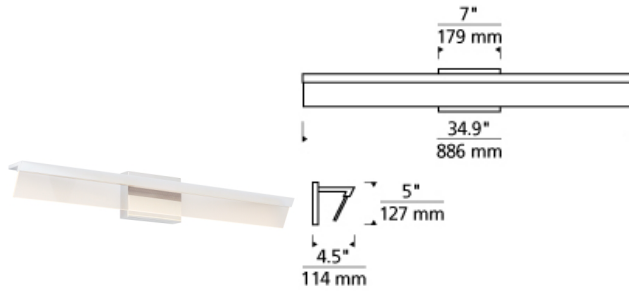

Cast 36 Bath

DESCRIPTION

The Cast bath light by Tech Lighting is an ultra-thin, modern bath bar that utilizes edge-lit LED light guide technology. A simple frosted acrylic plate when off illuminates across its entire surface as if light is coming out of thin air. The intriguing wedged profile provides an outward and downward wash of light. The Cast bath light is available in two on-trend finishes, Satin Nickel and Chrome, each finish further enhances its sleek and contemporary style. The Cast ships with energy efficient integrated LED lamping, all lamping options are fully dimmable to create the desired ambiance in your special space. Includes 24 watt, 948 delivered lumen, 3000K LED module. Dimmable with low-voltage electronic dimmer.

INSTALLATION

This product can mount to either a 4" square electrical box with round plaster ring or an octagonal electrical box (not included).

WEIGHT

4.0-4.5lb / 1.81-2.04kg ±

chrome

satin nickel

ORDERING INFORMATION