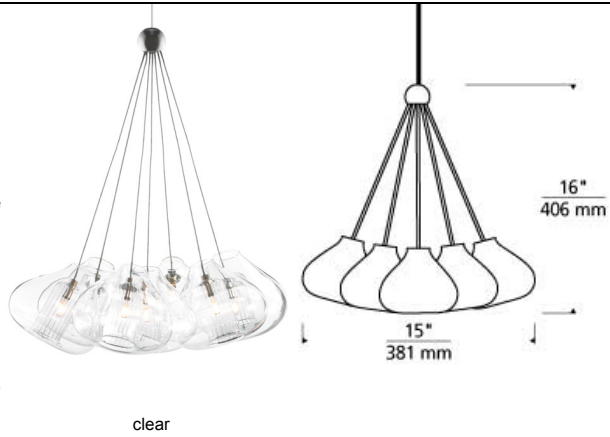

# LOW - VOLTAGE PENDANTS

### DESCRIPTION

The Cheers pendant light by Tech Lighting is an entirely modern take on the single pendant concept. Highly customizable in nature the Cheers pendant is available as one single pendant or seven pendants combined creating a modern chandelier. Each globe is hand-blown by talented artisans and then fused at the center by tubes that are suspended from one central hub. Your choice of fully dimmable halogen or LED lamping ships with the Cheers saving you both time and money. Pair the single pendant Cheers with the Monorail system by Tech Lighting for greater design customization or combine seven pendants into one modern chandelier. Whether selected in its single form or grouped into a chandelier, the Cheers pendant is ideal for a host of consumer and commercial lighting applications. Incandescent includes (1) or (7) low-voltage, 10 watt xenon bi-pin lamps. LED includes (1) or (7) 3 watt, 500 delivered lumen, 3000K LED modules. Include six feet of field-cutable suspension cable. Dimmable with low-voltage electronic or magnetic dimmer (based on transformer)