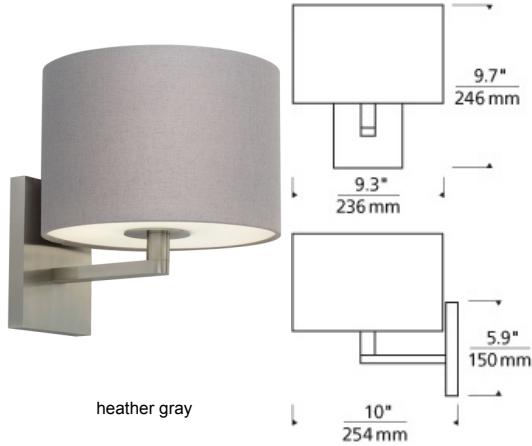

## Chelsea Wall

### DESCRIPTION

Simple and sophisticated tailored modern fabric drum sits atop sleek die-cast aluminum base with white glass diffuser. Rated for (1) 75w max, E26 medium based lamp (Not Included). LED version includes (1) 9.5w, 800 delivered lumens, 2700K, medium base LED A19 lamp. Mounts up only.

### INSTALLATION

Mounts to a standard 4" square junction box with round plaster ring (provided by electrician).

heather gray

white