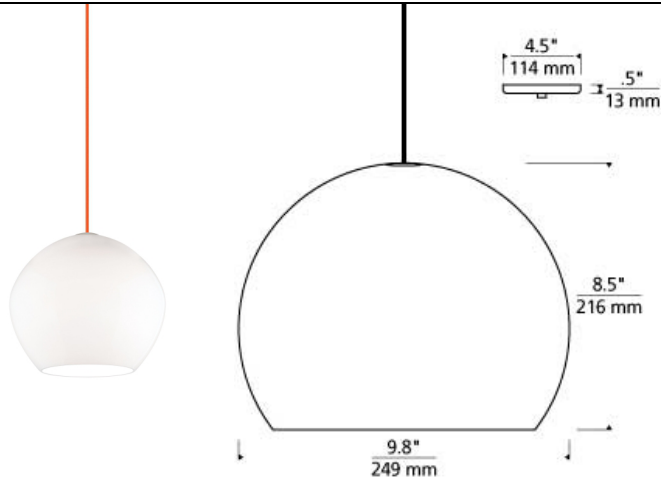

Cleo Medium Pendant

LED T20

DESCRIPTION

The Cleo Pendant from Tech Lighting is best described as modern simplicity with its large white hand-blown orb and boldly colored cloth cord. Customizing the Cleo pendant is simple with your choice of 3 colorful cloth cords and 4 modern finishes. The Cleo is available in 2 distinct sizes, the Grande Cleo scales 14" and the Medium Cleo scales at 8.5". Cleo Grande is ideal for dining room lighting, family room lighting and home office lighting spaces. The medium scale Cleo pendant can be applied as kitchen island lighting or bath lighting flanking a vanity. Available lamping options include energy efficient and fully dimmable LED or no-lamp, leaving you the option to light this fixture with your preferred lamping. Rated for (1) 75 watt max, E26 medium based lamp (Lamp Not Included). LED includes 120 volt 9.5 watt, 800 delivered lumens, 2700K, medium base LED A19 lamp. Dimmable with most LED compatible ELV and TRIAC dimmers. Ships with six feet of field-cuttable cloth cord to match finish selection.

INSTALLATION

This product can mount to either a 4" square electrical box with round plaster ring or an octagon electrical box.

WEIGHT

4-4.5lb / 1.81-2.04kg ±

orange cord
medium

red cord
medium

ORDERING INFORMATION