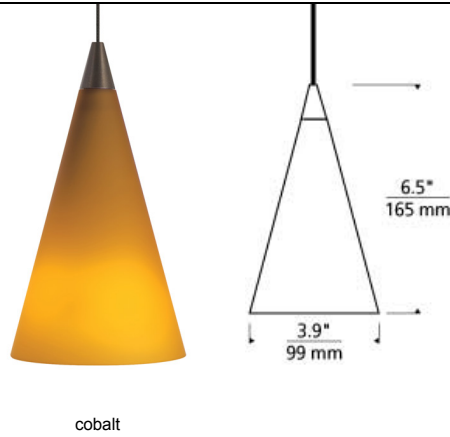

## Cone Pendant LED T20

### DESCRIPTION

The Cone pendant light by Tech Lighting is simple and modern in design yet visually striking due to its bold colors. This simplistic cone is made of case glass and features a reflective white interior, helping to distribute lighting onto surfaces below. Customize the Cone pendant by selecting from four electrifying colors. Amber, Cobalt and White. With a modest size, scaling at 6.5" in length and 3.9" in diameter, the Cone is ideal for kitchen island task lighting, bedroom lighting flanking an end table or hallway lighting. The Cone Pendant ships with your choice of fully dimmable halogen or LED lamping, saving you both time and money. Pair the Cone pendant with the Monorail system by Tech Lighting for greater design customization. Includes low-voltage, 50 watt halogen bi-pin lamp or 8 watt, 300 delivered lumen, 3000K, replaceable SORAA® LED module and six feet of field-cuttable cable. Dimmable with low-voltage electronic or magnetic dimmer (based on transformer). Works with SORAA.