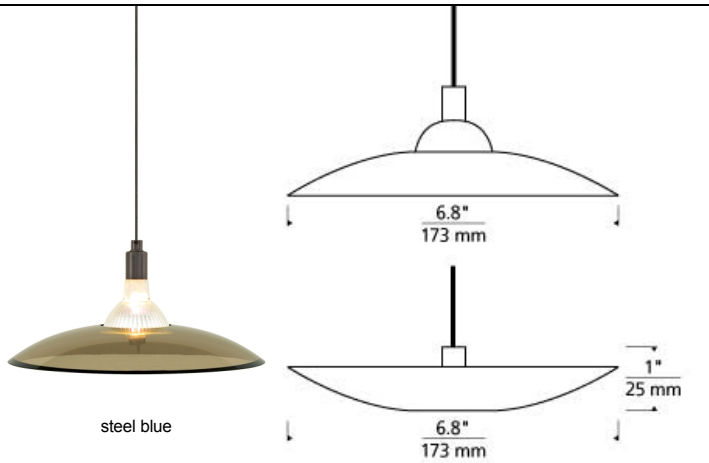

LOW - VOLTAGE PENDANTS

Diz Pendant

DESCRIPTION

The Diz pendant light from Tech Lighting is best described as simply modern due to its slightly concave yet perfectly circular design. The transparent glass disk floats around a securely exposed lamp. The Diz can be mounted either up or down making it ideal for a host of consumer lighting applications such as kitchen island task lighting, bedroom lighting flanking two end tables and home office lighting. With three transparent color options and three on-trend hardware finishes the Diz is highly customizable to fit your unique space. Pair the Diz pendant with the Monorail system by Tech Lighting for greater design customization in your special space. May be mounted up or down. Rated for (1) low-voltage, 50 watt max/ Dimmable with low-voltage electronic or magnetic dimmer (based on the transformer) (Lamp Not Included). Ships with six feet of field-cuttable suspension cable.

INSTALLATION

Socket terminates with FreeJack male connector, which may be installed into a system connector. Elements ordered with a system prefix include a connector for that system. For use on T~TRAK, order FreeJack version and T~TRAK FreeJack Connector (sold separately).

ACCESSORIES & OPTICAL CONTROLS

Swag Hook

WEIGHT

0.64lb / 0.29kg ±

steel blue