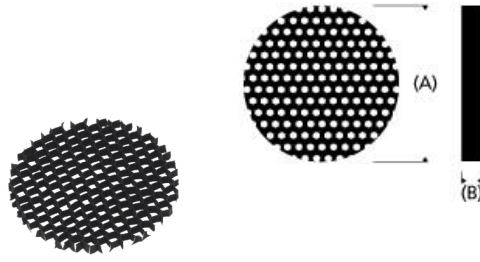

ACCESSORIES & OPTICAL CONTROLS

Eggcrate Louver T20

DESCRIPTION

Hexcell louver cuts glare from lamp. Requires a lens holder or an accessory that accepts lenses or louvers (sold separately).

OTHER

Low-voltage MR11 lamp up to 35 watts. Low-voltage MR16 lamp up to 75 watts. Low-voltage AR111 lamp up to 75 watts.

WEIGHT

0.011lb / 0kg ±

ORDERING INFORMATION

700 SHAPE OR SIZE

- A03-36 AR111
- A03-BK MR11
- A02-BK MR16/PAR16
- A03-20 PAR20
- A03-30 PAR30
- A03-38 PAR38

7400 Linder Avenue T 847.410.4400
Skokie, Illinois 60077 F 847.410.4500