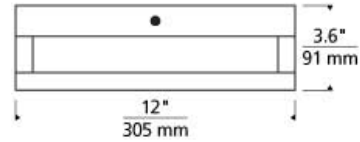

Finch Float Round Flush Mount LED T20

DESCRIPTION

Modern and clean lines converge to create the Finch Float Flush Mount Ceiling fixture by Tech Lighting. This ultra-slim and ultra-sleek modern flush mount is only two inches deep making it modern by design yet minimal in visual presence. The Finch is available in round or square design and comes in two on-trend hardware finishes. Scaling at 12" or 12.7" in diameter the Finch is ideal for bedroom, bathroom, hallway lighting and closet lighting and can be mounted either on the wall or ceiling. Your choice of LED lamping ships with the Finch saving you time and money, all lamping options are fully dimmable to create the desired ambiance in your special space. Also available in the Finch family is the Finch Flush Mount Ceiling, simply search for the Finch Float Flush Mount Ceiling to find its closest relatives. Includes 29 watt, 1152 delivered lumens, 80 CRI, 3000K LED. Dimmable with most LED compatible ELV and TRIAC dimmers. 277V compatible with 0-10V dimmers. Ceiling mount only.