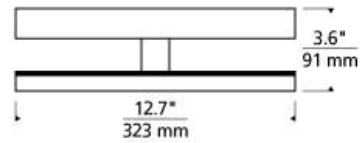

FLUSH & SEMI-FLUSH MOUNT

Finch Float Square Flush Mount LED T20

DESCRIPTION

Modern and clean lines converge to create the Finch Float Flush Mount Ceiling fixture by Tech Lighting. This ultra-slim and ultra-sleek modern flush mount is only two inches deep making it modern by design yet minimal in visual presence. The Finch is available in round or square design and comes in two on-trend hardware finishes. Scaling at 12" or 12.7" in diameter the Finch is ideal for bathroom lighting, hallway lighting and closet lighting and can be mounted either on the wall or ceiling. Your choice of LED lamping ships with the Finch saving you time and money, all lamping options are fully dimmable to create the desired ambiance in your special space. Also available in the Finch family is the Finch Flush Mount Ceiling, simply search for the Finch Float Flush Mount Ceiling to find its closest relatives. Includes 27 watt, 1387 delivered lumens, 80 CRI, 3000K LED. Dimmable with most LED compatible ELV and TRIAC dimmers. 277V compatible with 0-10V dimmers. Ceiling mount only.

INSTALLATION

This product can mount to either a 4" square electrical box with round plaster ring or an octagonal electrical box (not included).

WEIGHT

5-5.5lb / 2.27-2.49kg ±

antique bronze
square

satin nickel
square