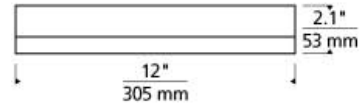

## DESCRIPTION

Modern and clean lines converge to create the Finch ceiling fixture by Tech Lighting. This ultra-slim and ultra-sleek modern flush mount is only two inches deep making it modern by design yet minimal in visual presence. The Finch is available in round or square design and comes in two on-trend hardware finishes. Scaling at 12" or 12.7" in diameter the Finch is ideal for bathroom lighting, hallway lighting and closet lighting and can be mounted either on the wall or ceiling. Your choice of LED lamping ships with the Finch saving you time and money, all lamping options are fully dimmable to create the desired ambiance in your special space. Also available in the Finch family is the Finch Float Flush Mount Ceiling, simply search for the Finch Flush Mount Ceiling to find its closest relatives. Includes 29 watt, 1152 delivered lumen, 80 CRI, 3000K LED. Dimmable with most LED compatible ELV and TRIAC dimmers. 277V compatible with 0-10V dimmers. Can be wall or ceiling mounted.