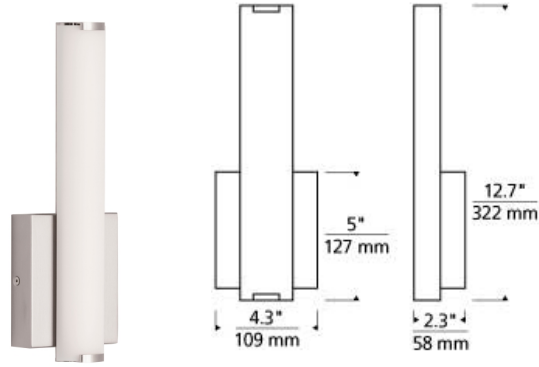

### DESCRIPTION

The Finn bath light by Tech Lighting is simply sophisticated with its sleek dome shaped acrylic diffuser. The Finn provides an ample amount of wide-angled task and ambient light through the acrylic diffuser. The Finn is available in two on-trend hardware finishes, Antique Bronze and Satin Nickel, each finish further enhances its modern beauty. Your choice of LED lamping ships with the Finn saving you time and money, all lamping options are fully dimmable to create the desired ambiance in your unique space. The Finn is available in a 24" length and 36" in length making it ideal for bathroom lighting applications. Includes 11 watt, 670 delivered lumen, 3000K LED module. Dimmable with most LED compatible ELV and Triac dimmers. 277v compatible with 0-10V dimmers. Mounts up only. ADA compliant.

### INSTALLATION

This product can mount to either a 4" square electrical box with round plaster ring or an octagonal electrical box (not included).

### WEIGHT

1-1.5lb / 0.45-0.68kg ±

antique bronze

satin nickel