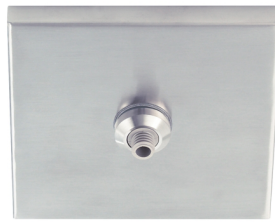

F R E E J A C K

FreeJack 4" Square Flush Canopy LED LED T20

DESCRIPTION

4" Square Flush Canopy LED accommodates both LED and Halogen fixtures with a Freejack connector. Electronic transformer (included) fits in junction box. One FreeJack port; for ceiling or wall.

INSTALLATION

This product can mount to either a 4" square electrical box with round plaster ring or an octagonal electrical box (not included). Transformer (included) fits in junction box. One FreeJack port. Install on ceiling or wall. If wall mounting, head should be no longer than 6".

OTHER

For use with any 12 volt LED or Halogen FreeJack Pendant or head (50 watts max). Pendants and heads sold separately.

WEIGHT

0.8lb / 0.36kg ±

freejack 4" square
flush canopy led

ORDERING INFORMATION

700FJ4SQ SHAPE OR SIZE	FINISH	VOLTAGE
4" SQUARE INTEGRAL TRANSFORMER	Z ANTIQUE BRONZE C CHROME S SATIN NICKEL	-LED 120V IN/12V OUT LED - 277V IN/12V OUT LED LED277