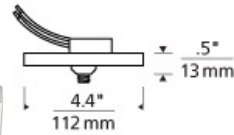

F R E E J A C K

FreeJack 4" Square Flush Canopy LED LED T20

DESCRIPTION

4" Square Flush Canopy LED accommodates both LED and Halogen fixtures with a Freejack connector. Electronic transformer (included) fits in junction box. One FreeJack port; for ceiling or wall.

INSTALLATION

This product can mount to either a 4" square electrical box with round plaster ring or an octagonal electrical box (not included). Transformer (included) fits in junction box. One FreeJack port. Install on ceiling or wall. If wall mounting, head should be no longer than 6".

OTHER

For use with any 12 volt LED or Halogen FreeJack Pendant or head (50 watts max). Pendants and heads sold separately.

WEIGHT

0.8lb / 0.36kg ±

freejack 4" square
flush canopy led

ORDERING INFORMATION

700FJ4SQ SHAPE OR SIZE	FINISH	VOLTAGE
4" SQUARE INTEGRAL TRANSFORMER	Z ANTIQUE BRONZE C CHROME S SATIN NICKEL	-LED 120V IN/12V OUT LED - 277V IN/12V OUT LED LED277