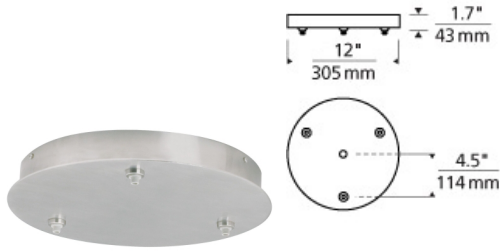

F R E E J A C K

FreeJack Round Canopy 3-port LED LED T20

DESCRIPTION

Mounts to a standard 4" junction box with round plaster ring (provided by electrician). Available in two styles. 3-port canopy has electronic transformers inside 12" diameter housing. 5-port canopy has electronic transformers inside 16" diameter housing. Three or five FreeJack ports: for ceiling only.

INSTALLATION

This product can mount to either a 4" square electrical box with round plaster ring or an octagonal electrical box (not included). For ceiling only. Transformers (included) fit in canopy.

WEIGHT

6lb / 2.72kg ±

freejack round
canopy 3-port led

ORDERING INFORMATION

700FJR3 SHAPE OR SIZE	FINISH	VOLTAGE
ROUND 3 PORT INTEGRAL TRANSFORMER	Z ANTIQUE BRONZE	-LED 120V IN/12V OUT LED
	C CHROME	- 277V IN/12V OUT LED
	S SATIN NICKEL	LED277
	W WHITE	