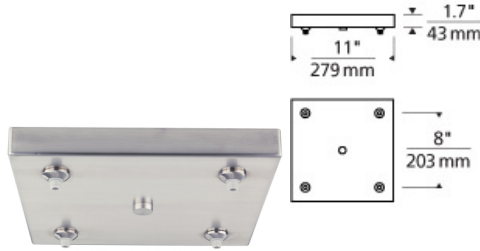

**FreeJack Square Canopy 4-port LED** LED

**DESCRIPTION**

Mounts to a standard 4" junction box with round plaster ring (provided by electrician). Electronic transformers inside an 11" by 11" housing. Four FreeJack ports; for ceiling only.

**INSTALLATION**

This product can mount to either a 4" square electrical box with round plaster ring or an octagonal electrical box (not included). For ceiling only. Transformers (included) fit in canopy.

**WEIGHT**

5.8lb / 2.63kg ±

freejack square canopy 4-port led

**ORDERING INFORMATION**

700FJS4 SHAPE OR SIZE	FINISH	VOLTAGE
SQUARE 4 PORT INTEGRAL TRANSFORMER	<b>Z</b> ANTIQUE BRONZE <b>B</b> BLACK <b>C</b> CHROME <b>S</b> SATIN NICKEL <b>W</b> WHITE	<b>-LED</b> 120V IN/12V OUT LED <b>-</b> 277V IN/12V OUT LED <b>LED277</b>