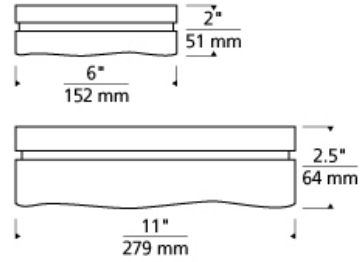

FLUSH & SEMI-FLUSH MOUNT

Fluid Round Ceiling LED FL T20

DESCRIPTION

Flowing water gets frozen in time in the Fluid Round ceiling fixture by Tech Lighting. The Fluid is created by pouring molten glass into a construed mold, then letting it cool, finally a fire-polishing process creates the glossy sleek finish. Hardly appearing the same way twice, depending on the angle observed, this simple piece seems to change at every angel. The Fluid Round is available in two distinct sizes, small and large, and is available in three on-trend hardware finishes. The Fluid Round is ideal for bathroom lighting, hallway lighting and closet lighting and can be mounted either on the wall or ceiling. Your choice of LED lamping ships with the Fluid Round saving you time and money, both lamping options are fully dimmable to create the desired ambiance in your special space. The unique and elegant look of the piece changes at every angle based on how light hits the surface of the glass. May be mounted on the ceiling or wall. Available in three lamp configurations: incandescent, fluorescent, and LED. Large incandescent includes two 120 volt, 40 watt G9 base halogen lamps; Small incandescent includes one 120 volt 40 watt G9 base halogen lamp; Large fluorescent includes two 13 watt 2GX7 base twin tube lamps and electronic ballast; Large LED includes one 23 watt, 1143 net lumen, LED module; Small LED includes one 12 watt, 472 net lumen LED module. Incandescent version dimmable with a standard incandescent dimmer (not included). LED version dimmable with low-voltage electronic dimmer (not included). Suitable for wet locations. ADA compliant.

INSTALLATION

This product can mount to either a 4" square electrical box with round plaster ring or an octagonal electrical box (not included).

WEIGHT

2.5-3lb / 1.13-1.36kg ±

antique bronze small satin nickel small antique bronze large satin nickel large