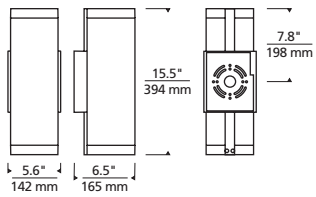

GAGE 15 WALL SCONCE

Gage 15