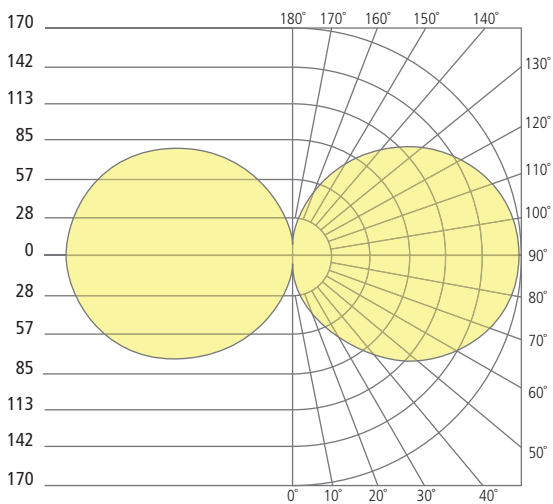

PROJECT INFO

FIXTURE TYPE & QUANTITY

JOB NAME & INFO

NOTES

GENERATION BRANDS
7400 Linder Avenue, Skokie, Illinois 60077
T 847.410.4400 F 847.410.4500

© 2016 Tech Lighting, L.L.C. All rights reserved. The "Tech Lighting" graphic is a registered trademark of Tech Lighting, L.L.C. Tech Lighting reserves the right to change specifications for product improvements without notification.