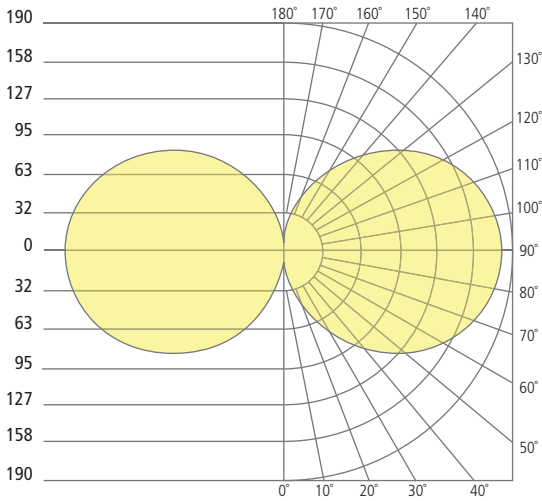

* Visit techlighting.com for specific warranty limitations and details.

GAGE 20
shown in bronze

GAGE 20
shown in charcoal

ORDERING INFORMATION

| 7000WGAG | CRI/CCT | LENGTH | LENS | FINISH | VOLTAGE | DISTRIBUTION | OPTIONS |
|----------|---------------|--------|-----------|------------|---------------|--------------|---------------------|
| 830 | 80 CRI, 3000K | 20 20" | D DIFFUSE | Z BRONZE | UNV 120V-277V | S SYMMETRIC | NONE |
| 840 | 80 CRI, 4000K | | | H CHARCOAL | | | SP SURGE PROTECTION |

GAGE 20 WALL SCONCE

Gage 20

Integrated height adjustment system allows you to customize the fixture position. Low, Mid, or High.

PHOTOMETRICS*

*For latest photometrics, please visit www.techlighting.com/OUTDOOR

GAGE 20

- Total Lumen Output: 1480
- Total Power: 29.6
- Luminaire Efficacy: 49.9
- Color Temp: 3000K
- CRI: 80+
- BUG Rating: B1-U4-G1

PROJECT INFO

| FIXTURE TYPE & QUANTITY | JOB NAME & INFO | NOTES |
|-------------------------|-----------------|-------|
| | | |
| | | |