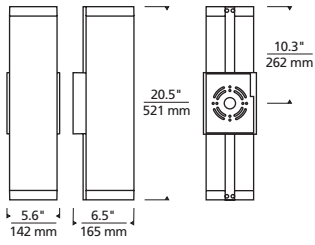

Three-position mounting option allows

variable height adjustment to back plate (See page 2 for illustrations)

SPECIFICATIONS

| | |
|-----------------------|---|
| DELIVERED LUMENS | 1480 |
| WATTS | 29.6 |
| VOLTAGE | Universal 120V-277V, with integral transient 2.5kV surge protection (driver) |
| DIMMING | 0-10, ELV |
| LIGHT DISTRIBUTION | Symmetric |
| MOUNTING OPTIONS | 3-Position Variable Wall Height |
| PERFORMANCE OPTIONS | Surge Protector |
| CCT | 3000K or 4000K |
| CRI | 80+ |
| COLOR BINNING | 3 Step |
| BUG RATING | B1-U4-G1 |
| DARK SKY | Non-Compliant |
| WET LISTED | IP65 |
| GENERAL LISTING | ETL |
| CALIFORNIA TITLE 24 | Can be used to comply with CEC 2016 Title 24 Part 6 for outdoor use. Registration with CEC Appliance Database not required. |
| START TEMP | -30°C |
| FIELD SERVICEABLE LED | Yes |
| CONSTRUCTION | Aluminum |
| HARDWARE | Stainless Steel |
| FINISH | Marine Grade Powder Coat |
| LED LIFETIME | L70; 70,000 Hours |
| WARRANTY* | 5 Years |
| WEIGHT | 5.6 lbs. |

* Visit techlighting.com for specific warranty limitations and details.

GAGE 20
shown in bronze

GAGE 20
shown in charcoal

ORDERING INFORMATION

| 7000WGAG | CRI/CCT | LENGTH | LENS | FINISH | VOLTAGE | DISTRIBUTION | OPTIONS |
|----------|---------------|--------|-----------|------------|---------------|--------------|---------------------|
| 830 | 80 CRI, 3000K | 20 20" | D DIFFUSE | Z BRONZE | UNV 120V-277V | S SYMMETRIC | NONE |
| 840 | 80 CRI, 4000K | | | H CHARCOAL | | | SP SURGE PROTECTION |

GAGE 20 WALL SCONCE

Gage 20

Integrated height adjustment system allows you to customize the fixture position. Low, Mid, or High.

PHOTOMETRICS*

*For latest photometrics, please visit www.techlighting.com/OUTDOOR