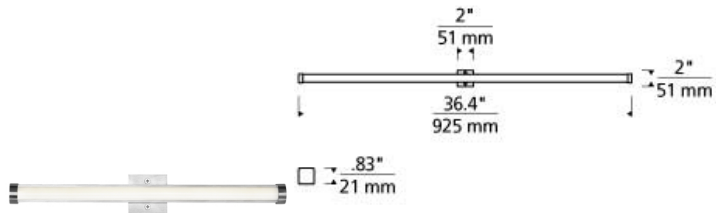

Gia 36 Vanity Kit

LED ADA T20

DESCRIPTION

The Gia Vanity Kit by Tech Lighting is an all-encompassing mirror kit that allows you to create a truly custom lit vanity. A sleek plate of glass floats in front of a special co-extruded remote phosphor LED channel. This highly efficient LED channel provides an amazingly slim profile, less than 1-inch-deep, with a flawless even illumination and great color reproduction. This highly-configurable mirror kit allows for a range of vanity configuration options including your choice of glass color, lamp bar length and fully dimmable LED lamping. All lamping options ship with the Gia Vanity Kit to save you both time and money. The LED Channel provides an amazingly slim profile with flawless, even illumination and great color reproduction. Comes complete with 3.9watt/ft of LEDs to create 300lms/ft or 7.8 watt/ft of LEDs to create 600lms/ft available in 2 CCT options and 2 CRI options. Each unit ships complete with a 2" square/3" deep J-Box and requires a remote mounted transformer (sold separately). Transformer size based on total number of Vanity Kits powered on the transformer. Dimmable with low-voltage electronic dimmer.

WEIGHT

4-5lb / 1.81-2.27kg ±

clear

ORDERING INFORMATION

700BCGIAVKR	SHAPE OR SIZE	LENGTH (A)	COLOR	FINISH	LAMP
302	300 LMS/FT-2" CANOPY	36 36"	C CLEAR	C CHROME	-LED835 LED 80 CRI 3500K
602	600 LMS/FT-2" CANOPY		K SMOKE	S SATIN NICKEL	-LED930 LED 90 CRI 3000K