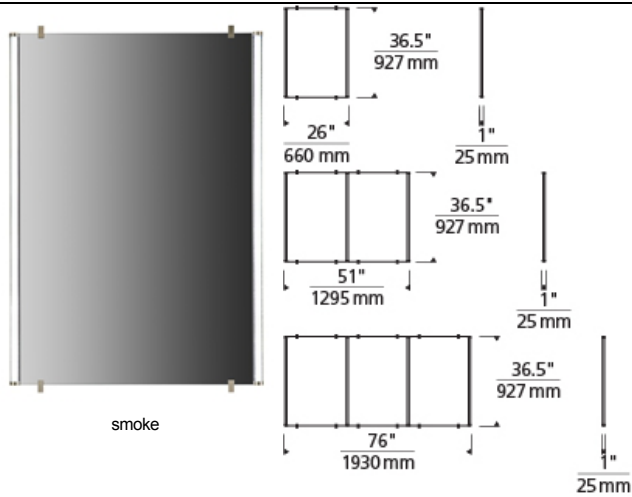

BATH COLLECTION

Gia Mirror Kit

DESCRIPTION

A sleek plate of glass floats in front of a special co-extruded remote phosphor LED channel hugs a high-quality mirror in 3 configurations. The LED channel provides an amazingly slim profile less than 1 inch deep with flawless, even illumination and great color reproduction. Comes complete with 3.9watt/ft of LEDs to create 300lms/ft or 7.8 watt/ft of LEDs to create 600lms/ft available in 4 CCT options and 2 CRI options.

COLOR OPTIONS

ORDERING INFORMATION

700BCGIAMRR	SHAPE OR SIZE	COLOR	FINISH	LAMP	VOLTAGE
3D	300 LMS/FT-DOUBLE MIRROR	C CLEAR	C CHROME	-LED824 LED 80 CRI 2400K	120 VOLT
3S	300 LMS/FT-SINGLE MIRROR	K SMOKE	S SATIN NICKEL	-LED830 LED 80 CRI 3000K	277 277 VOLT
3T	300 LMS/FT-TRIPLE MIRROR		-LED835 LED 80 CRI 3500K		
6D	600 LMS/FT-DOUBLE MIRROR			-LED840 LED 80 CRI 4000K	
6S	600 LMS/FT-SINGLE MIRROR			-LED930 LED 90 CRI 3000K	
6T	600 LMS/FT-TRIPLE MIRROR				