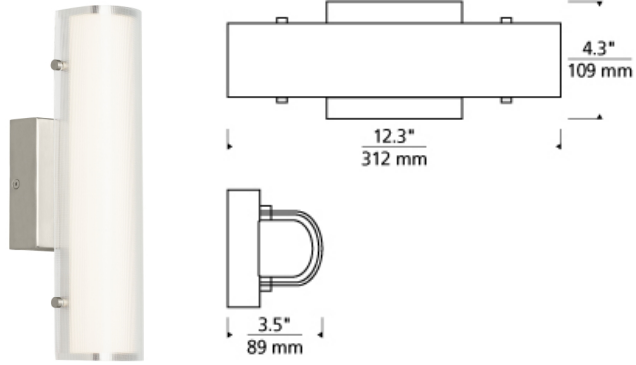

BATH COLLECTION

Halo 13 Wall/Bath

DESCRIPTION

The Halo LED bath light from Tech Lighting features a warm contemporary design that is universally appealing. At its core, this vanity light's oval inner glass diffuser is beautifully echoed by a secondary semi-translucent micro-frosted glass diffuser to create alluring dimension and depth with highly functional illumination. Three length options allow this bath light to be adapted to powder room lighting as well as master bathroom lighting. In addition to each Halo bath light fixture being able to be mounted horizontally above a mirror, they also can be mounted vertically flanking a mirror or as a wall sconce light and are fully dimmable for creating the desired ambiance. Includes 10 watt, 350 delivered lumen, 2700K LED module. Mounts horizontally or vertically. ADA compliant. Dimmable with low-voltage electronic dimmer.

INSTALLATION

This product can mount to either a 4" square electrical box with round plaster ring or an octagonal electrical box (not included).

WEIGHT

2-2.5lb / 0.91-1.13kg ±

satin nickel

ORDERING INFORMATION

700BCHALO LENGTH (A)	FINISH	LAMP
13 13"	C CHROME S SATIN NICKEL	-LED927 LED 90 CRI 2700K 120V -LED927-277 LED 90 CRI 2700K 277V

TECH LIGHTING®

7400 Linder Avenue
Skokie, Illinois 60077

T 847.410.4400
F 847.410.4500