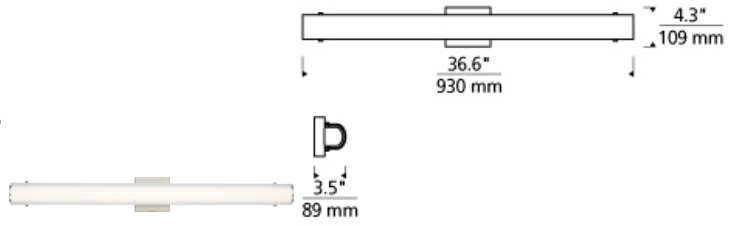

BATH COLLECTION

Halo 36 Bath

DESCRIPTION

The Halo LED bath light from Tech Lighting features a warm contemporary design that is universally appealing. At its core, this vanity light's oval inner glass diffuser is beautifully echoed by a secondary semi-translucent micro-frosted glass diffuser to create alluring dimension and depth with highly functional illumination. Three length options allow this bath light to be adapted to powder room lighting as well as master bathroom lighting. In addition to each Halo bath light fixture being able to be mounted horizontally above a mirror, they also can be mounted vertically flanking a mirror or as a wall sconce light and are fully dimmable for creating the desired ambiance. Includes 30 watt, 1050 delivered lumen, 2700K LED module. Mounts horizontally or vertically. ADA compliant. Dimmable with low-voltage electronic dimmer.

INSTALLATION

This product can mount to either a 4" square electrical box with round plaster ring or an octagonal electrical box (not included).

WEIGHT

3.5-4lb / 1.59-1.81kg ±

satin nickel

ORDERING INFORMATION

700BCHALO LENGTH (A)	FINISH	LAMP
36 36"	C CHROME S SATIN NICKEL	-LED927 LED 90 CRI 2700K 120V -LED927-277 LED 90 CRI 2700K 277V

TECH LIGHTING®

7400 Linder Avenue T 847.410.4400
Skokie, Illinois 60077 F 847.410.4500