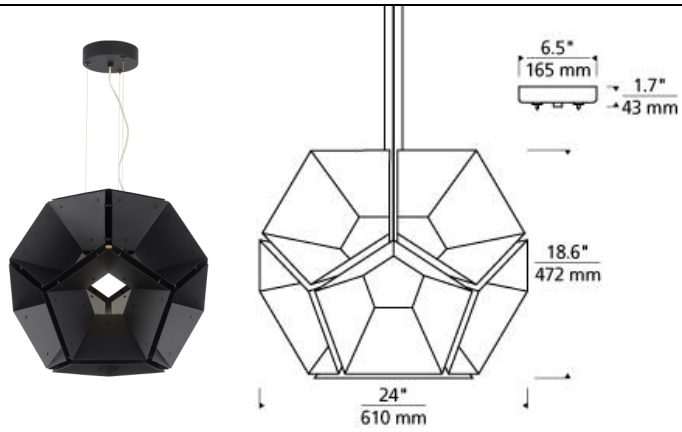

Hex 24 Pendant

LED T20

DESCRIPTION

Designed around the geometry of a pentagonal cube, the Hex Suspension light by Tech Lighting streams light through its honeycomb shape to create a visual sense of organic depth. This artfully interesting fixture provides fun visual engagement through its unique make-up as well as shadow effects when illuminated. Further enhancing this unique fixture are two on-trend color options, Matte White and Matte Black. The Hex is available in two sizes and is incredibly functional over a dining room table, family room space or home office. The integrated LED lamp is fully dimmable to create the desired ambiance using a low-voltage ELV or Triac dimmer. Includes, 12 watt, 375 delivered lumens, 3000K, 90 CRI LED module. Dimmable with LED compatible or triac dimmer. Dimmable with most LED compatible ELV and TRIAC dimmers. 277V compatible with 0-10V dimmers. Includes 12 feet of field-cuttable cloth cord to match finish selection.

INSTALLATION

This product can mount to either a 4" square electrical box with round plaster ring or an octagon electrical box.

WEIGHT

21-21.5lb / 9.53-9.75kg ±

black / black

ORDERING INFORMATION

700HEX	SHAPE OR SIZE	COLOR	LAMP
24	24" DIAMETER	BB BLACK/BLACK WW WHITE / WHITE	-LED930 LED 90 CRI 3000K 120V -LED930-277 LED 90 CRI 3000K 277V