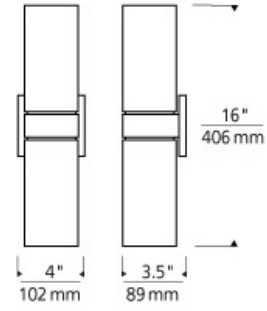

WALL COLLECTION

Hudson Wall

DESCRIPTION

Clean pure style up- and down-light. Cylindrical glass shades with a simple metal base. Rated for (2) 75w max, E26 medium based lamps (Not included). LED version includes (2) 9.5 watt, 800 delivered lumen, 2700K, Medium base LED A19. ADA compliant.

INSTALLATION

This product can mount to either a 4" square electrical box with round plaster ring or an octagonal electrical box (not included).

WEIGHT

2.5-3lb / 1.13-1.36kg ±

white

antique bronze

satin nickel