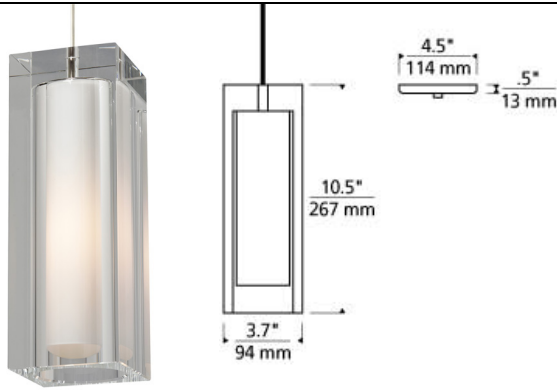

### DESCRIPTION

The Jayden emanates pure sophistication and class with its multi-material make up. An outer block of solid crystal is formed into an elegant rectangular prism which surrounds a hand-blown inner white glass diffuser. With its 10.5" length and 3.7" diameter the Jayden Grande is ideal for kitchen island task lighting, bedroom lighting flanking two end tables and countless commercial lighting applications. Available lamping options include energy efficient LED or no-lamp, leaving you the option to light this fixture with your preferred lamping. The LED option is fully-dimmable to create the desired ambiance in your special space. Rated for (1) 60 watt max, E26 medium based lamp (Lamp Not Included). LED includes 120 volt 6.5 watt, 810 delivered lumen, 2700K, medium base LED BT15 lamp. Fixture is provided with six feet of field-cutttable cable. Dimmable with most LED compatible ELV and TRIAC dimmers.

### INSTALLATION

This product can mount to either a 4" square electrical box with round plaster ring or an octagon electrical box.

### WEIGHT

8.5-9lb / 3.86-4.08kg ±

clear