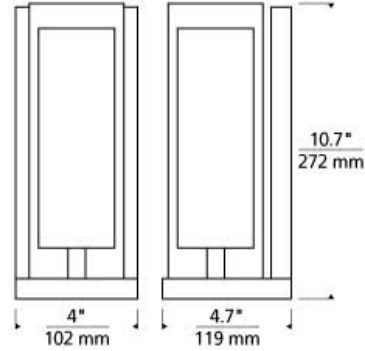

### DESCRIPTION

The Jayden wall sconce by Tech Lighting exudes sophistication and class with its high-end multi-material make up. An outer block of solid crystal is formed into an elegant rectangular prism which surrounds a hand-blown inner white glass diffuser. The sleek and contemporary die-cast metal base supports this work of art as flawless finish to the crystal fixture. At 10.7" in length and 4" in diameter the Jayden wall is ideal for bathroom lighting, hallway lighting and bedroom lighting flanking two end tables. The Jayden wall ships with your choice of incandescent lamping or LED lamping, either option is fully dimmable to create the desired ambiance in your special space. Rated for (1) 60w max, E26 medium based lamp. No Lamp version dimmable with standard incandescent dimmer.

### INSTALLATION

Mounts to a standard 4" square junction box with round plaster ring (provided by electrician).

### WEIGHT

7-8lb / 3.18-3.63kg ±

clear

clear