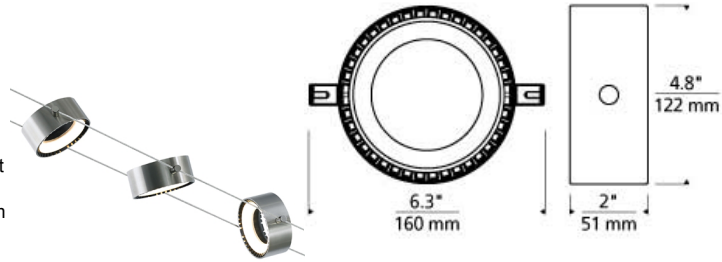

# LOW - VOLTAGE HEADS

## K-Corum Head LED T20

### DESCRIPTION

The K-Corum display head by Tech Lighting combines intriguing design with high performance. This unique display head is specially designed for a 5.5" Kable Lite separation, making for an even wider spread of light onto surrounding surfaces, and comes with an integrated fully dimmable 3000k LED lamp. The thin metal frame and exposed geometrical heat sink make for a modern industrial look while providing a 360° light output ideal for direct or indirect illumination. The K-Corum display head is ideal for commercial lighting applications such as retail stores, libraries and galleries. The head rotates 360° making it ideal for direct or indirect illumination. Inspired by the latest in automotive LED headlamp technology, when viewed from behind, the center glows with a hint of illumination. Ships with 5 watt, 265.5 delivered lumen, 3000K LED. Dimmable with most LED compatible ELV or Triac dimmers.

### WEIGHT

1.19lb / 0.54kg ±

k-corum head