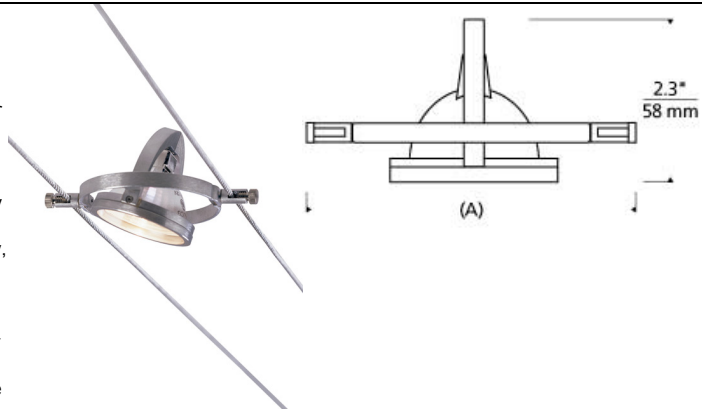

# LOW - VOLTAGE HEADS

### DESCRIPTION

The K-Hello display head by Tech Lighting combines design simplicity with practical technology. The K-Hello is highly adjustable as it tilts between the Kable Lite system allowing for a 140° head rotation within its ring. Customize the K-Hello by selecting from 1 of 3 distinct cable spreads, each defined spread helps to further direct light to the desired location. This low-voltage display head is ideal for home office lighting, family room lighting and living room lighting. K-Hello ships with Eggcrate Louvers saving you both time and money. Additionally, K-Hello is compatible with a Glass Lens MR16 Snoot (both sold separately). All lamping is fully dimmable to create the desired ambiance in your special space. Integral louver lens holder can hold glass lens (sold separately) or eggcrate louver (included). Satin aluminum finish. Rated for (1) 75 watt max. halogen MR16 lamp (not included). Dimmable with low-voltage electronic or magnetic dimmers. (based on transformer).

### WEIGHT

0.3lb / 0.14kg ±

k-hello head