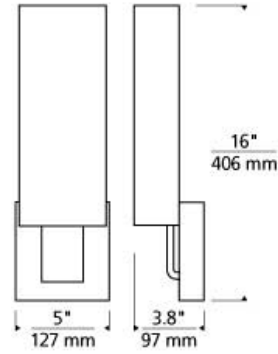

INSTALLATION

Mounts to a standard 4" square junction box with round plaster ring (provided by electrician).

WEIGHT

3.5-4lb / 1.59-1.81kg ±

ORDERING INFORMATION

700WSKISW COLOR	FINISH	LAMP
W WHITE GLASS	Z ANTIQUE BRONZE C CHROME S SATIN NICKEL	INCANDESCENT (T20) -LED830 LED 80 CRI 3000K 120V -LED830-277 LED 80 CRI 3000K 277V

White acrylic not available with incandescent lamp option.

TECH LIGHTING®

7400 Linder Avenue
Skokie, Illinois 60077

T 847.410.4400
F 847.410.4500

Tech Lighting, L.L.C.

700WSKISW _____

FIXTURE TYPE: _____

JOB NAME: _____

NOTES: _____

_____

_____

©2018 Tech Lighting, L.L.C. All Rights Reserved. The "Tech Lighting" graphic is a registered trademark of Tech Lighting, L.L.C. Tech Lighting reserves the right to change specifications for product improvements without notification.