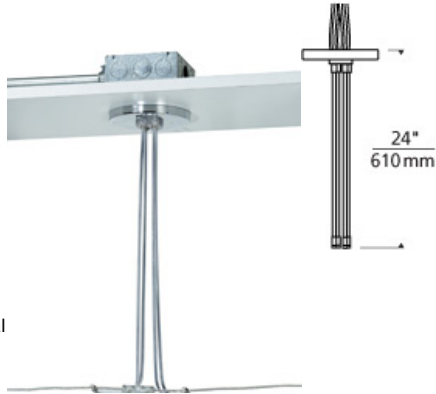

**Kable Lite 4" Round Power Feed Canopy Dual-Feed**

**DESCRIPTION**

A dual-feed canopy is mounted to a wall or ceiling adjacent to the Kable Lite run. It can be used anywhere in the run. It brings power to the Kable Lite run from a remote dual-feed transformer (sold separately). The low-voltage leads from the remote transformer are connected to the canopy leads inside a standard 4" junction box. The four leads from the canopy are 24" long and can be cut and bent in the field. To drop the Kable Lite system farther down from the ceiling, add two pair of hardwire feeds (sold separately). Isolating connectors for bare cable are included to isolate power feeds from each other.

**INSTALLATION**

This product can mount to either a standard 4" square electrical box or an octagon electrical box (not included).

**OTHER**

Black and white finish have chrome feeds. For use with a dual-feed remote transformer (sold separately).

**WEIGHT**

0.8lb / 0.36kg ±

**ORDERING INFORMATION**

700KP4C424 SHAPE OR SIZE	LENGTH (A)	FINISH
4" ROUND	24"	<b>B</b> BLACK <b>C</b> CHROME <b>S</b> SATIN NICKEL <b>W</b> WHITE

**TECH LIGHTING®**

7400 Linder Avenue T 847.410.4400  
 Skokie, Illinois 60077 F 847.410.4500