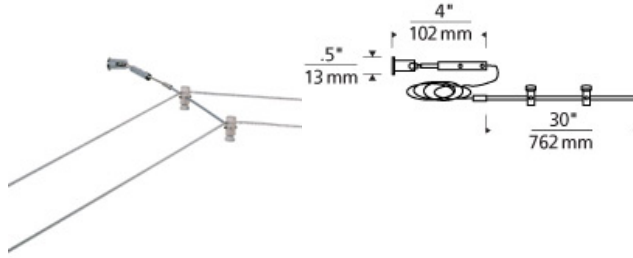

K A B L E L I T E

Kable Lite Horizontal Turn

DESCRIPTION

Directional hardware for making a floating horizontal turn when the ceiling is inaccessible. Includes six feet of field-cutttable cable to provide tension for turn.

WEIGHT

0.3lb / 0.14kg ±

ORDERING INFORMATION

700PRTC6 FINISH

- C CHROME
- S SATIN NICKEL

TECH LIGHTING®

7400 Linder Avenue
Skokie, Illinois 60077

T 847.410.4400
F 847.410.4500