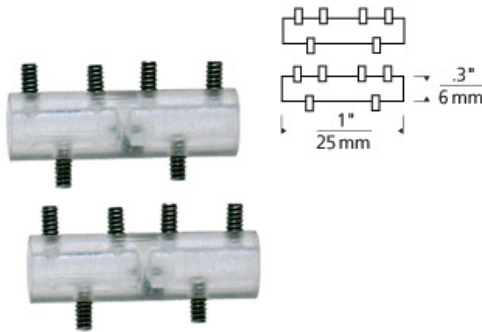

## Kable Lite Isolating Connectors

### DESCRIPTION

Plastic connectors join cables end to end and isolate power feeds from each other. All dual-feed canopies and surface transformers are shipped with isolating connectors; order additional if required by layout. Pair.

### WEIGHT

0.01lb / 0kg ±