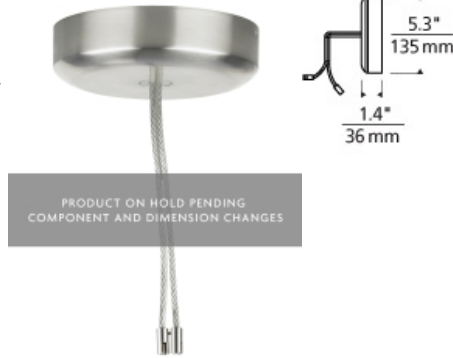

**Kable Lite Mini Surface Electronic Transformer**

**DESCRIPTION**

Truly minimalist design and the industry's smallest 300 watt surface transformer. Constructed of die-cast aluminum and can power lamps totaling up to 300 watts. The transformer is concealed inside a decorative housing and features fast acting secondary short circuit and overload protection that will safely turn the system off should a short occur. Once the short has been removed, the unit can be reset by simply flipping the wall switch off and on. Mounts to a standard 4" ceiling junction box with round plaster ring (provided by electrician).

**INSTALLATION**

This product can mount to either a 4" square electrical box with round plaster ring or an octagon electrical box (not included).

**OTHER**

12 volt transformers require the use of 12 volt lamps.

**WEIGHT**

2.76lb / 1.25kg ±

**ORDERING INFORMATION**

**700KLMRT30E** FINISH

S- SATIN NICKEL  
LED

**TECH LIGHTING®**

7400 Linder Avenue  
Skokie, Illinois 60077

T 847.410.4400  
F 847.410.4500