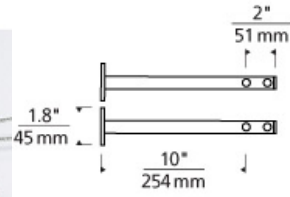

K A B L E L I T E

Kable Lite Outside Rigger

DESCRIPTION

This outside rigger attaches to the wall to secure cables 12" from the wall at 2" cable separation. Use when a wall-to-wall installation is impractical and the ceiling is not accessible. Not field-cuttable. Pair.

WEIGHT

1.2lb / 0.54kg ±

ORDERING INFORMATION

700KWSO1202 CABLE SEPARATION

FINISH

2"

C CHROME
S SATIN NICKEL

TECH LIGHTING®