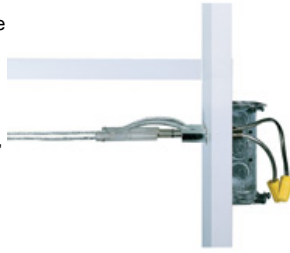

Kable Lite Power Feed Turnbuckles

DESCRIPTION

Power feed turnbuckles pipe power from a single-feed remote transformer through an accessible wall or ceiling and terminate the run. Pair of insulated slimline turnbuckles with power feed capability.

INSTALLATION

Minimum cable separation: 2"; maximum cable run: twenty feet, unless reinforced. Back of wall or ceiling must be accessible.

OTHER

Use with a single-feed remote transformer (sold separately).

WEIGHT

0.4lb / 0.18kg ±

ORDERING INFORMATION

700PRC14 FINISH

- C CHROME
- S SATIN NICKEL

TECH LIGHTING®

7400 Linder Avenue
Skokie, Illinois 60077

T 847.410.4400
F 847.410.4500